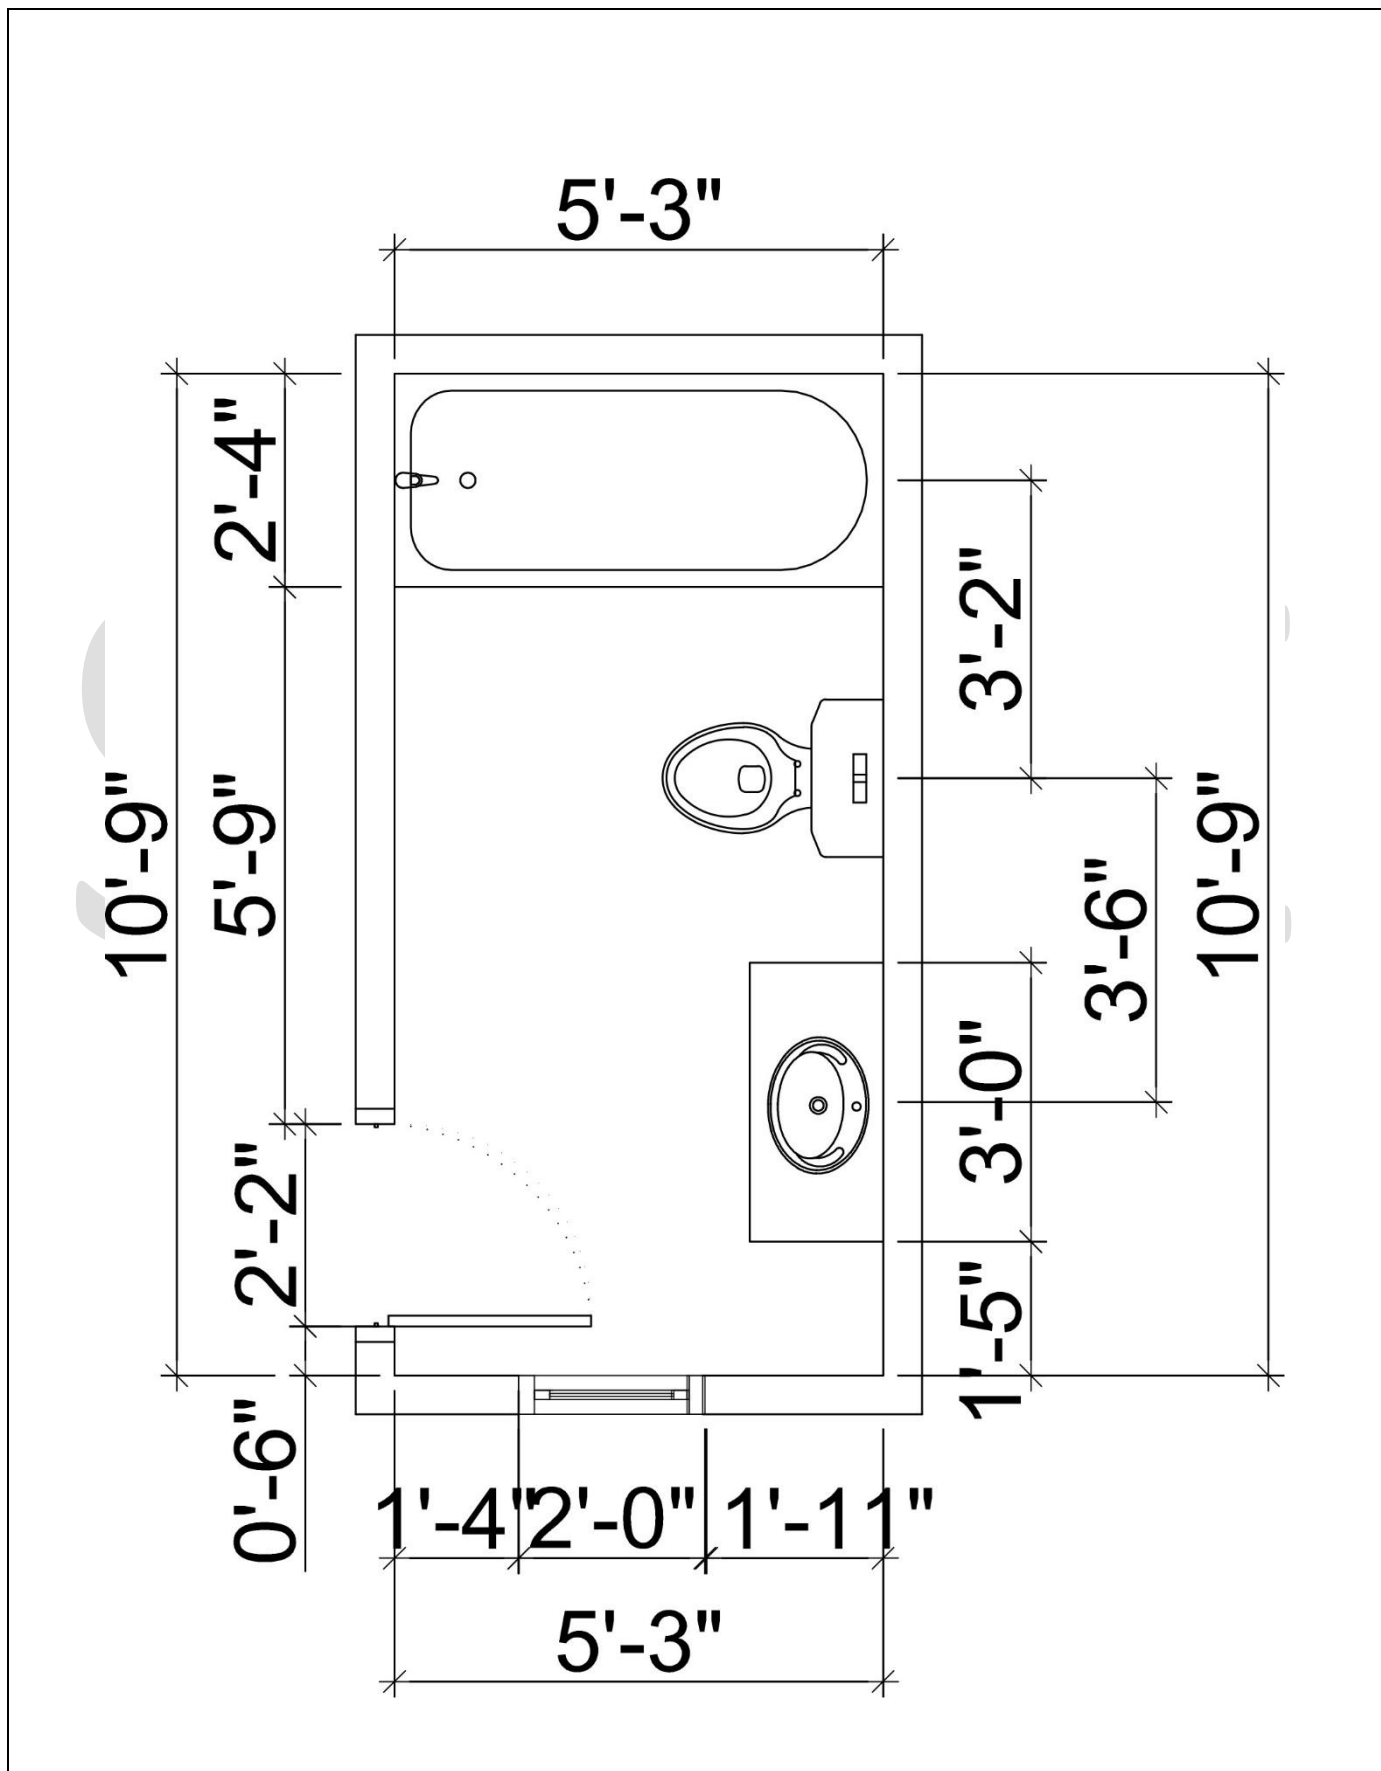

Pink

Other colors 2:

Beige

2. Detailed layouts

3. Recommended Material

	Description :
	<ul style="list-style-type: none">• Interior Paint• Coverage Area (sq. ft.): 400
Unit Price :	\$39.87
Quantity :	1 Nos
Total Price :	\$39.87
Delivery Country:	United States only
Website link: http://www.homedepot.com/p/BEHR-MARQUEE-1-gal-MQ3-52-Ethereal-Mood-One-Coat-Hide-Eggshell-Enamel-Interior-Paint-245001/204847132	

**Description :**

- Aquia Dual Flush 1.6 GPF / 0.9 GPF Elongated 2 Piece Toilet with 10" Rough-In by Toto
- Overall: 31.25" H x 15.38" W x 27.5" D

Unit Price :

\$426.99

Quantity :

1 Nos

Total Price :

\$426.99